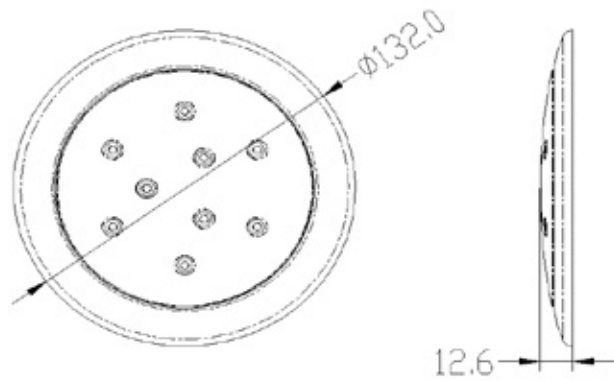

<b>00702-WH/00702-WH0/00702-WH0Y</b>	
<b>Material</b>	<b>Housing:Made of SUS304</b>
<b>Housing Colour</b>	polished S.S
<b>LED Colour</b>	<input type="checkbox"/> Daylight White <input checked="" type="checkbox"/> Warm White <input type="checkbox"/> Red
<b>LED</b>	<b>9 PCS</b>
<b>LED Beam Angle</b>	<b>120°</b>
<b>Colour Temperature</b>	<input checked="" type="checkbox"/> Warm White:2900-3200K <input type="checkbox"/> Daylight: K
<b>Features</b>	<b>Surface mount</b>
<b>Working Voltage</b>	DC12V
<b>Wattage</b>	<b>3.2 W</b>
<b>Effective Lumen/Power compared to standard bulb</b>	<b>162 Lumen/30W</b>
<b>water-proofing and dust-proofing</b>	<b>IP: 65</b>
<b>life TEST FOR LED LAMP(1000 hours)</b>	<b>Lumen Maintenance Percentage&gt;92%</b>
<b>Operation Temperature</b>	-20° ~ +45°C
<b>Certificate</b>	<div style="display: flex; justify-content: space-around; align-items: center;"> <div style="border: 1px solid black; padding: 2px;">U L</div> <div style="border: 1px solid black; padding: 2px;">C E</div> <div style="border: 1px solid black; padding: 2px;">RoH S</div> <div style="border: 1px solid black; padding: 2px;">TUV</div> </div> <div style="display: flex; justify-content: center; margin-top: 5px;"> <span style="color: blue; font-size: 2em; margin-right: 10px;">■</span> <span style="color: blue; font-size: 2em;">■</span> </div>
<p>The light is for type "Z" attachments. The external flexible cable or cord of this luminaire cannot be replaced; if the cord is damaged, the luminaire shell be destroyed</p>	