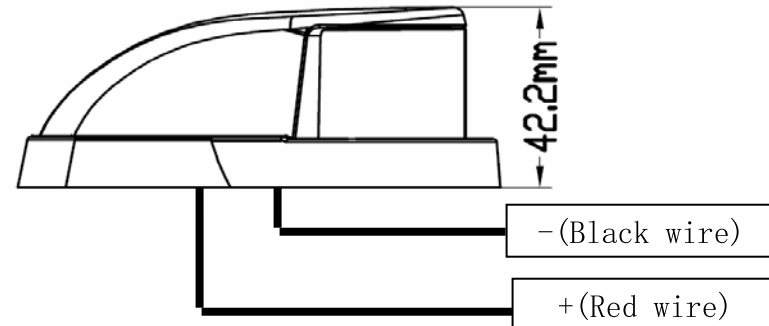

00154-PWH/00154-PBK	
Material	Housing:Made of ABS
Housing Colour	00154-PWH: White 00154-PBK: Black
LED Colour	<input type="checkbox"/> Daylight White <input checked="" type="checkbox"/> Warm White <input type="checkbox"/> Red
LED	24PCS*0.2W
Colour Temperature	<input checked="" type="checkbox"/> Warm White:2900-3200K <input type="checkbox"/> Daylight: K
Features	Horizontal mount navigation lights,Red & Green combination bow,112.5° Each; Visibility 2-Mile; for boats up 20M
Working Voltage	DC10-30V
Effective Wattage	2W
Effective Lumen	50Lumen
water-proofing and dust-proofing	IP: 66
life TEST FOR LED LAMP(1000 hours)	Lumen Maintenance Percentage>92%
Operation Temperature	-20° ~ +45°C
Certificate	<div style="display: flex; justify-content: space-around; align-items: center;"> <div style="border: 1px solid black; padding: 2px;">U L</div> <div style="border: 1px solid black; padding: 2px;">C E</div> <div style="border: 1px solid black; padding: 2px;">RoHS</div> <div style="border: 1px solid black; padding: 2px;">TUV</div> </div> <div style="text-align: center; margin-top: 5px;"> </div>

The light is for type"Z" attachments.The external flexible cable or cord of this luminaire cannot be replaced;if the cord is damaged, the luminaire shell be destroyed

LIFETIME FOR LUMEN MAINTENANCE

Testing Module: Lasting 1000 hrs, Temperature Range 36-40°C, Humidity: 60%RH, Input Voltage: DC12V