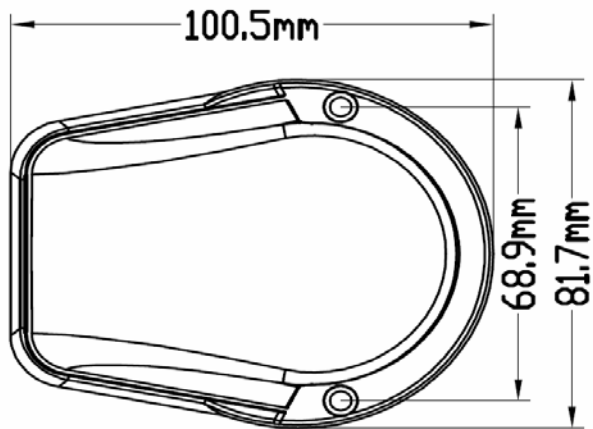

00154-PWH/00154-PBK	
Material	Housing:Made of ABS
Housing Colour	00154-PWH: White 00154-PBK: Black
LED Colour	<input type="checkbox"/> Daylight White <input checked="" type="checkbox"/> Warm White <input type="checkbox"/> Red
LED	24PCS*0.2W
Colour Temperature	<input checked="" type="checkbox"/> Warm White:2900-3200K <input type="checkbox"/> Daylight: K
Features	Horizontal mount navigation lights,Red & Green combination bow,112.5° Each; Visibility 2-Mile; for boats up 20M
Working Voltage	DC10-30V
Effective Wattage	2W
Effective Lumen	50Lumen
water-proofing and dust-proofing	IP: 66
life TEST FOR LED LAMP(1000 hours)	Lumen Maintenance Percentage>92%
Operation Temperature	-20° ~ +45°C
Certificate	<div style="display: flex; justify-content: space-around; align-items: center;"> <div style="border: 1px solid black; padding: 2px;">U L</div> <div style="border: 1px solid black; padding: 2px;">C E</div> <div style="border: 1px solid black; padding: 2px;">RoHS</div> <div style="border: 1px solid black; padding: 2px;">TUV</div> </div> <div style="text-align: center; margin-top: 5px;"> </div>

The light is for type"Z" attachments.The external flexible cable or cord of this luminaire cannot be replaced;if the cord is damaged, the luminaire shell be destroyed

LIFETIME FOR LUMEN MAINTENANCE

Testing Module: Lasting 1000 hrs, Temperature Range 36-40°C, Humidity: 60%RH, Input Voltage: DC12V