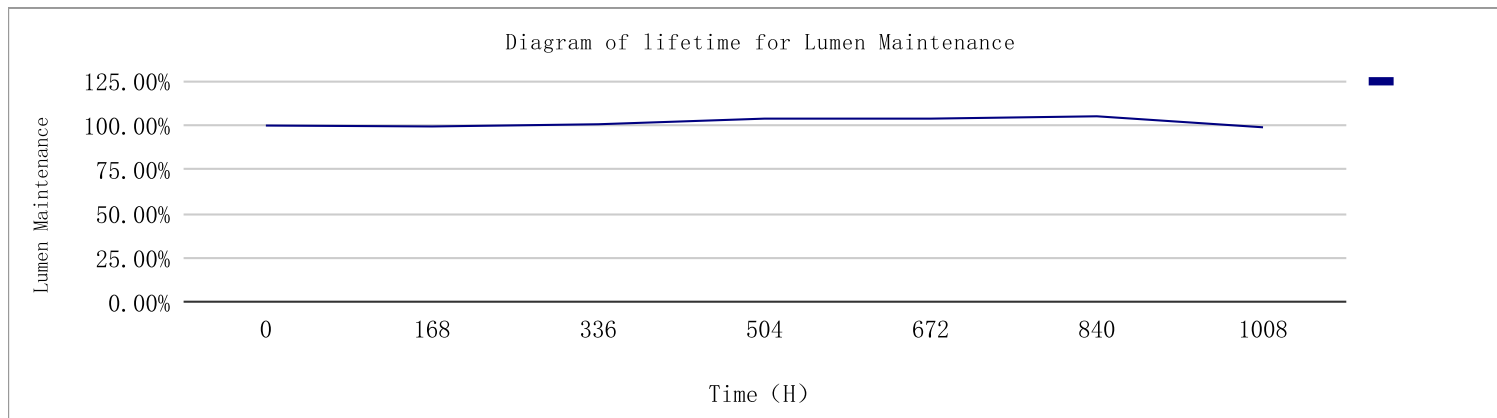

00154-PWH/00154-PBK	
Material	Housing:Made of ABS
Housing Colour	00154-PWH: White 00154-PBK: Black
LED Colour	<input type="checkbox"/> Daylight White <input checked="" type="checkbox"/> Warm White <input type="checkbox"/> Red
LED	24PCS*0.2W
Colour Temperature	<input checked="" type="checkbox"/> Warm White:2900-3200K <input type="checkbox"/> Daylight: K
Features	Horizontal mount navigation lights,Red & Green combination bow,112.5° Each; Visibility 2-Mile; for boats up 20M
Working Voltage	DC10-30V
Effective Wattage	2W
Effective Lumen	50Lumen
water-proofing and dust-proofing	IP: 66
life TEST FOR LED LAMP(1000 hours)	Lumen Maintenance Percentage>92%
Operation Temperature	-20° ~ +45°C
Certificate	<div style="display: flex; justify-content: space-around; align-items: center;"> <div style="border: 1px solid black; padding: 2px;">U L</div> <div style="border: 1px solid black; padding: 2px;">C E</div> <div style="border: 1px solid black; padding: 2px;">RoHS</div> <div style="border: 1px solid black; padding: 2px;">TUV</div> </div> <div style="text-align: center; margin-top: 5px;"> </div>

The light is for type"Z" attachments.The external flexible cable or cord of this luminaire cannot be replaced;if the cord is damaged, the luminaire shell be destroyed

LIFETIME FOR LUMEN MAINTENANCE

Testing Module: Lasting 1000 hrs, Temperature Range 36-40°C, Humidity: 60%RH, Input Voltage: DC12V