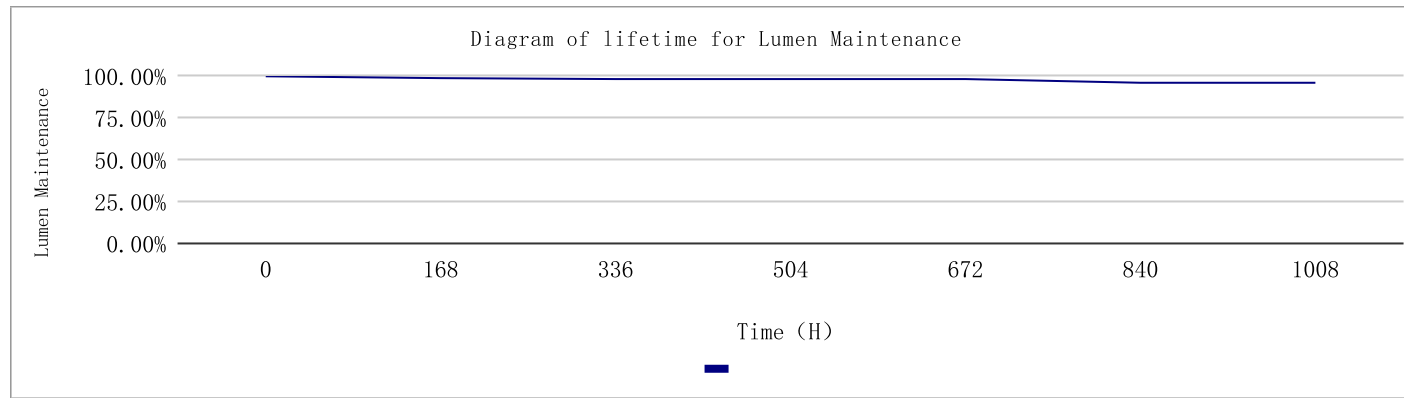

Testing Module: Lasting 1000 hrs, Temperature Range 36-40°C, Humidity: 60%RH, Input Voltage: DC12V