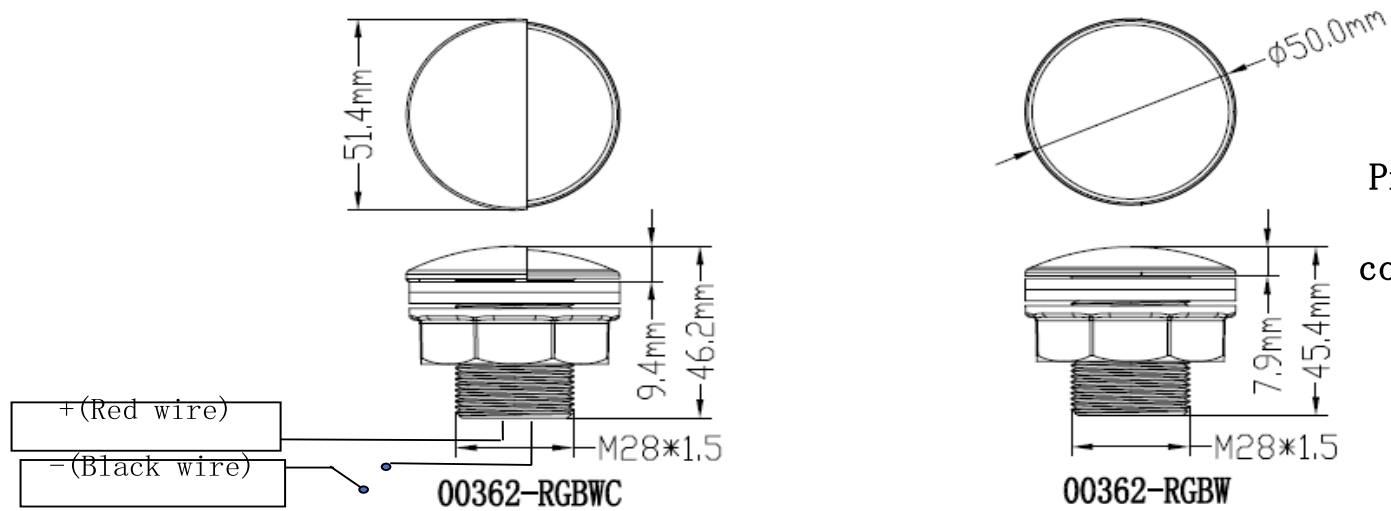

00362-RGBW & 00362-RGBWC	
Material	Housing:00362-RGBW:Made of PC 00362-RGBWC:Made of SUS316
Housing Colour	00362-RGBW:Clear 00362-RGBWC:polished S.S
LED Colour	Red/Green/Blue/White
LED	1 (White)+1 (Red)+1 (Green)+1 (Blue)
LED Beam Angle	120°
Features	Flush mount
Working Voltage	DC12V
Wattage	0.8 W/Cycle
Effective Lumen	White:47Lumen Green:75Lumen Blue:16Lumen Red:12Lumen
water-proofing and dust-proofing	IP: 67
life TEST FOR LED LAMP(1000 hours)	Lumen Maintenance Percentage>95%
Operation Temperature	-20° ~ +45°C
Certificate	

The light is for type“Z” attachments.The external flexible cable or cord of this luminaire cannot be replaced;if the cord is damaged, the luminaire shell be destroyed

Press the switch ON-OFF
once to select
color(white, blue, red, green)