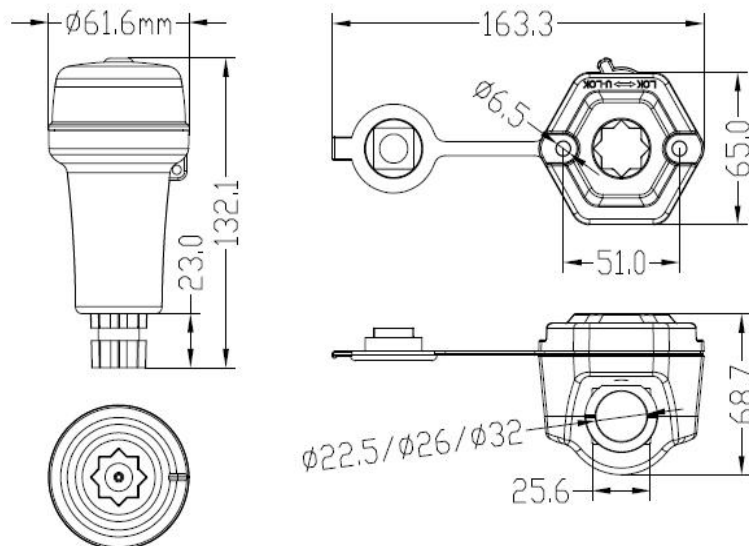

01101-RL/01102-RL	
Material	Housing:Made of ABS
Housing Colour	Black
LED Colour	01101-RL: Green+Red 01102-RL: Nature White
LED	01101-RL: 4PCS Green+4PCS Red 01102-RL: 8PCS White
LED Beam Angle	120°
Colour Temperature	<input type="checkbox"/> Warm White: K <input checked="" type="checkbox"/> Nature White: 4500 K
Features	1NM visibility/ Navigation Combination Light/For boats up to 12M Powered by three AA batteries (not included)
Working Voltage	DC4.5V
Wattage	Red/Green: 0.5W*4 White: 0.5W*8
Effective Lumen	Red:5Lumen Green:20Lumen White:190Lumen
water-proofing and dust-proofing	IP: 67
life TEST FOR LED LAMP(1000 hours)	Lumen Maintenance Percentage>90%
Operation Temperature	-20° ~ +45°C
Certificate	<div style="display: flex; justify-content: space-around; align-items: center;"> <div style="border: 1px solid black; padding: 2px;">UL</div> <div style="border: 1px solid black; padding: 2px;">CE</div> <div style="border: 1px solid black; padding: 2px;">RoHS</div> <div style="border: 1px solid black; padding: 2px;">TUV</div> </div> <div style="text-align: center; margin-top: 5px;"> </div>

2) No wires required. Powered by three AA batteries (not included).

3) Press and hold the blue button on cover for 2 seconds to turn on /off . Press it once to choose a Mode when the light is On.

4) The base can accommodate 1 "square tube, 7/8", 1 " , 1-1/4" round rail.