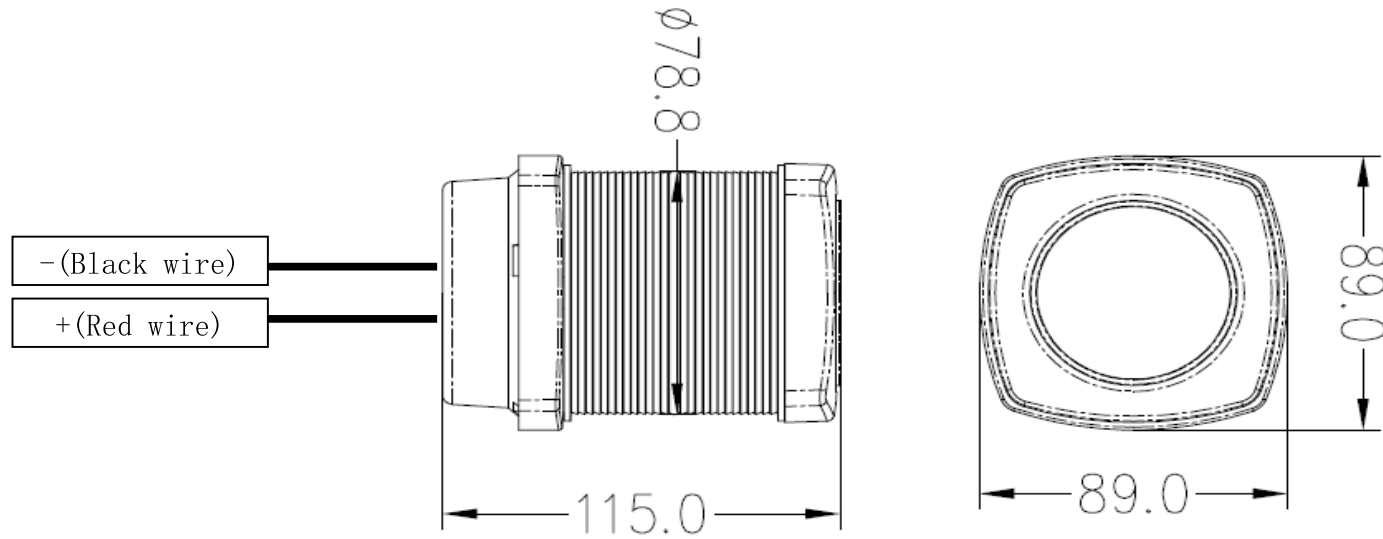

00128-LD

Material	Housing:Made of PC
Housing Colour	Black
LED Colour	<input checked="" type="checkbox"/> Nature White <input type="checkbox"/> Warm White <input type="checkbox"/> Red
LED	33pcs
Colour Temperature	Nature White: 4000-4500 K
Features	Surface mount
Working Voltage	DC10-24V
Wattage	2.5 W
Effective Lumen	60Lumen
water-proofing and dust-proofing	IP: 65
life TEST FOR LED LAMP(1000 hours)	Lumen Maintenance Percentage>90%
Operation Temperature	-20° ~ +45℃
Certificate	<input type="checkbox"/> U <input type="checkbox"/> C <input type="checkbox"/> RoH <input type="checkbox"/> L <input type="checkbox"/> E <input type="checkbox"/> S <input type="checkbox"/> TUV  

The light is for type"Z" attachments.The external flexible cable or cord of this luminaire cannot be replaced;if the cord is damaged, the luminaire shell be destroyed

LIFETIME FOR LUMEN MAINTENANCE

Testing Module: Lasting 1000 hrs, Temperature: Range 36-40°C, Humidity: 60%RH, Input Voltage: DC12V