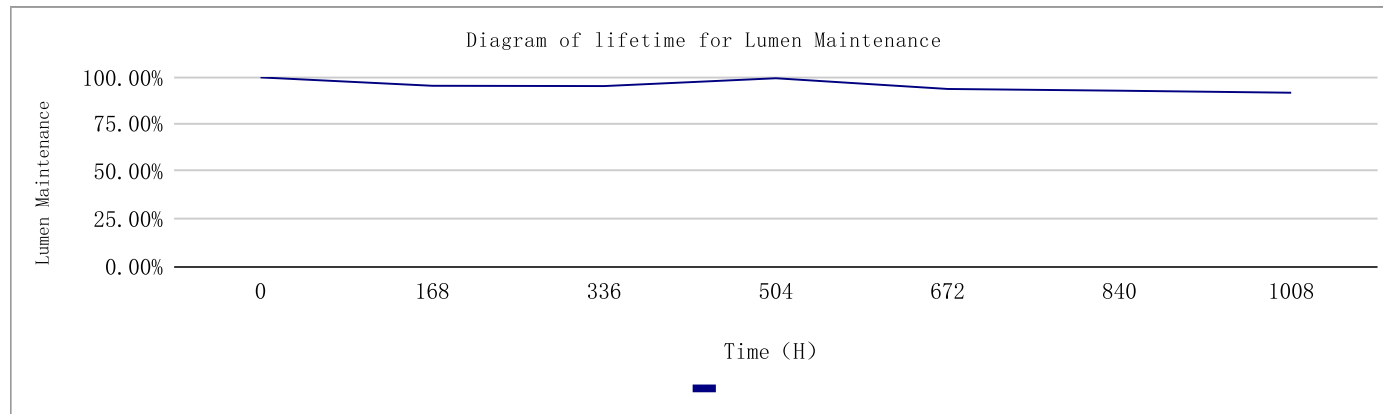

00128-LD

Material	Housing:Made of PC
Housing Colour	Black
LED Colour	<input checked="" type="checkbox"/> Nature White <input type="checkbox"/> Warm White <input type="checkbox"/> Red
LED	33pcs
Colour Temperature	Nature White: 4000-4500 K
Features	Surface mount
Working Voltage	DC10-24V
Wattage	2.5 W
Effective Lumen	60Lumen
water-proofing and dust-proofing	IP: 65
life TEST FOR LED LAMP(1000 hours)	Lumen Maintenance Percentage>90%
Operation Temperature	-20° ~ +45℃
Certificate	<input type="checkbox"/> U <input type="checkbox"/> C <input type="checkbox"/> RoH <input type="checkbox"/> L <input type="checkbox"/> E <input type="checkbox"/> S <input type="checkbox"/> TUV  

The light is for type"Z" attachments.The external flexible cable or cord of this luminaire cannot be replaced;if the cord is damaged, the luminaire shell be destroyed

LIFETIME FOR LUMEN MAINTENANCE

Testing Module: Lasting 1000 hrs, Temperature: Range 36-40°C, Humidity: 60%RH, Input Voltage: DC12V