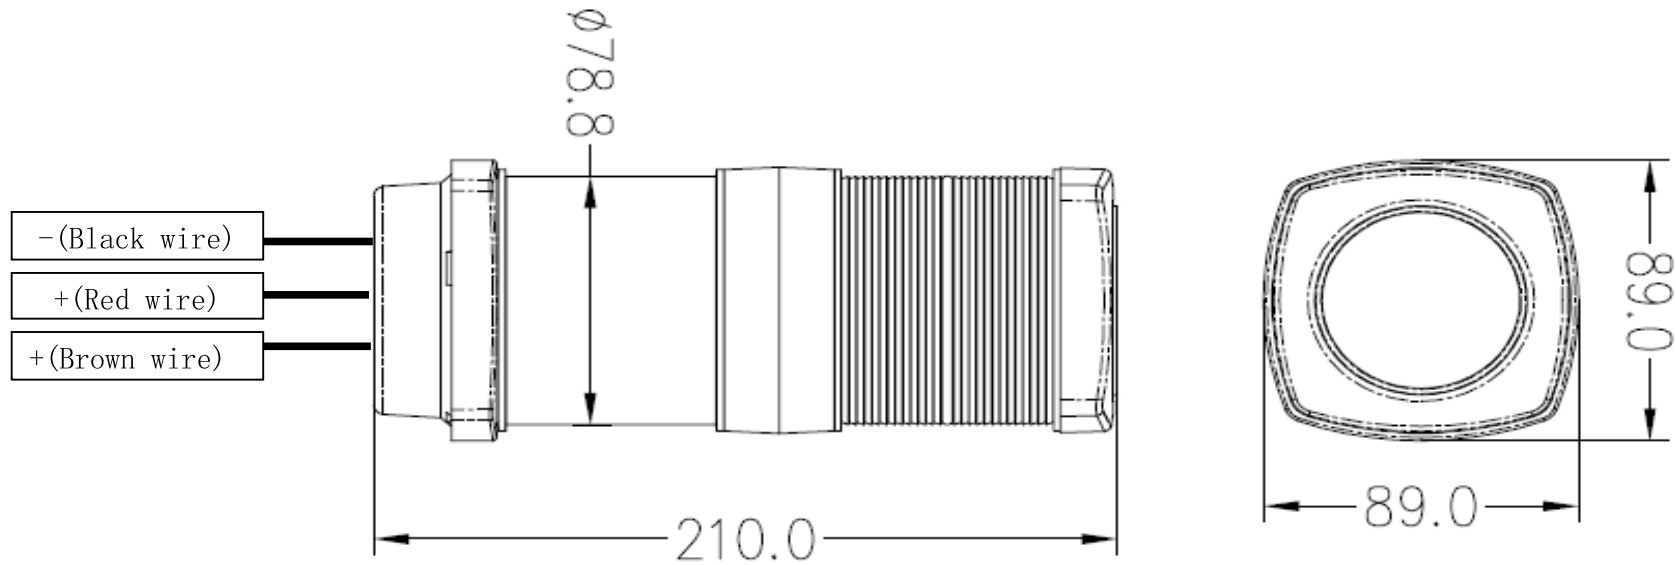

<b>00124-LD</b>	
<b>Material</b>	<b>Housing: Made of PC</b>
<b>Housing Colour</b>	<b>Black</b>
<b>LED Colour</b>	<input checked="" type="checkbox"/> Nature White <input type="checkbox"/> Warm White <input type="checkbox"/> Red
<b>LED</b>	<b>33pcs*2</b>
<b>Colour Temperature</b>	Nature White: 4000-4500 K
<b>Features</b>	<b>Surface mount</b>
<b>Working Voltage</b>	<b>DC10-24V</b>
<b>Wattage</b>	<b>2.5 W/2.5 W</b>
<b>Effective Lumen</b>	<b>60Lumen/140Lumen</b>
<b>water-proofing and dust-proofing</b>	<b>IP: 65</b>
<b>life TEST FOR LED LAMP(1000 hours)</b>	<b>Lumen Maintenance Percentage&gt;90%</b>
<b>Operation Temperature</b>	-20° ~ +45°C
<b>Certificate</b>	<div style="display: flex; justify-content: space-around; align-items: center;"> <div style="border: 1px solid black; padding: 2px;">U L</div> <div style="border: 1px solid black; padding: 2px;">C E</div> <div style="border: 1px solid black; padding: 2px;">RoH S</div> <div style="border: 1px solid black; padding: 2px;">TUV</div> </div> <div style="display: flex; justify-content: center; margin-top: 5px;"> <span style="color: blue; font-size: 20px;">■</span> <span style="color: blue; font-size: 20px;">■</span> </div>
<p>The light is for type "Z" attachments. The external flexible cable or cord of this luminaire cannot be replaced; if the cord is damaged, the luminaire shell be destroyed</p>	

### LIFETIME FOR LUMEN MAINTENANCE

Testing Module: Lasting 1000 hrs, Temperature: Range 36-40°C, Humidity: 60%RH, Input Voltage: DC12V