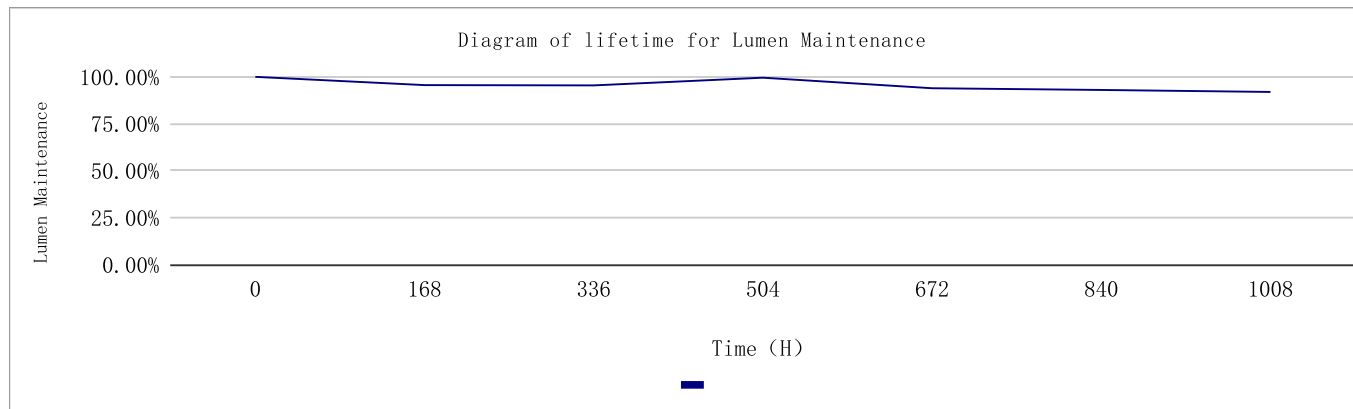

<b>00124-LD</b>	
<b>Material</b>	<b>Housing: Made of PC</b>
<b>Housing Colour</b>	<b>Black</b>
<b>LED Colour</b>	<input checked="" type="checkbox"/> Nature White <input type="checkbox"/> Warm White <input type="checkbox"/> Red
<b>LED</b>	<b>33pcs*2</b>
<b>Colour Temperature</b>	Nature White: 4000-4500 K
<b>Features</b>	<b>Surface mount</b>
<b>Working Voltage</b>	<b>DC10-24V</b>
<b>Wattage</b>	<b>2.5 W/2.5 W</b>
<b>Effective Lumen</b>	<b>60Lumen/140Lumen</b>
<b>water-proofing and dust-proofing</b>	<b>IP: 65</b>
<b>life TEST FOR LED LAMP(1000 hours)</b>	<b>Lumen Maintenance Percentage&gt;90%</b>
<b>Operation Temperature</b>	-20° ~ +45°C
<b>Certificate</b>	<div style="display: flex; justify-content: space-around; align-items: center;"> <div style="border: 1px solid black; padding: 2px;">U L</div> <div style="border: 1px solid black; padding: 2px;">C E</div> <div style="border: 1px solid black; padding: 2px;">RoH S</div> <div style="border: 1px solid black; padding: 2px;">TUV</div> </div> <div style="display: flex; justify-content: center; margin-top: 5px;"> <span style="color: blue; font-size: 20px;">■</span> <span style="color: blue; font-size: 20px;">■</span> </div>
<p>The light is for type "Z" attachments. The external flexible cable or cord of this luminaire cannot be replaced; if the cord is damaged, the luminaire shell be destroyed</p>	

### LIFETIME FOR LUMEN MAINTENANCE

Testing Module: Lasting 1000 hrs, Temperature: Range 36-40°C, Humidity: 60%RH, Input Voltage: DC12V