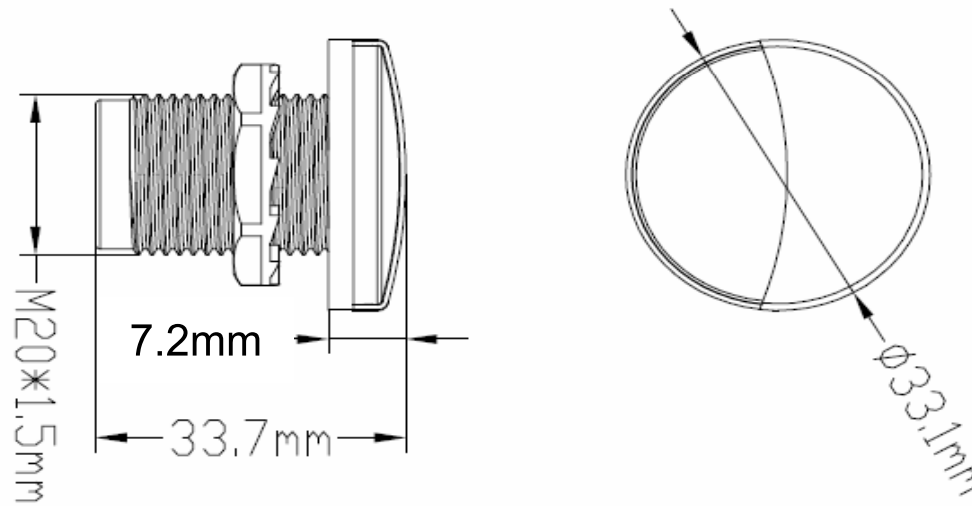

EA02062-W2AF	
Material	Housing:Made of SUS316
Housing Colour	polished S.S
LED Colour	Daylight White
LED	2pcs
LED Beam Angle	120°
Colour Temperature	<input type="checkbox"/> Warm White: K <input checked="" type="checkbox"/> Daylight White: 5500-6300 K
Features	Flush mount
Working Voltage	DC12V
Wattage	0.4 W
Effective Lumen	21Lumen
water-proofing and dust-proofing	IP: 68
life TEST FOR LED LAMP(1000 hours)	Lumen Maintenance Percentage>95%
Operation Temperature	-20° ~ +45°C
Certificate	<div style="display: flex; justify-content: space-around; align-items: center;"> <div style="border: 1px solid black; padding: 2px;">U L</div> <div style="border: 1px solid black; padding: 2px;">C E</div> <div style="border: 1px solid black; padding: 2px;">RoHS</div> <div style="border: 1px solid black; padding: 2px;">TUV</div> </div> <div style="display: flex; justify-content: center; margin-top: 5px;"> <div style="width: 15px; height: 15px; background-color: blue; margin-right: 5px;"></div> <div style="width: 15px; height: 15px; background-color: black; margin-right: 5px;"></div> <div style="width: 15px; height: 15px; background-color: blue; margin-right: 5px;"></div> </div>
<p>The light is for type“Z” attachments.The external flexible cable or cord of this luminaire cannot be replaced;if the cord is damaged, the luminaire shell be destroyed</p>	

LIFETIME FOR LUMEN MAINTENANCE

Testing Module: Lasting 1000 hrs, Temperature Range 36-40°C, Humidity: 60%RH, Input Voltage: DC12V