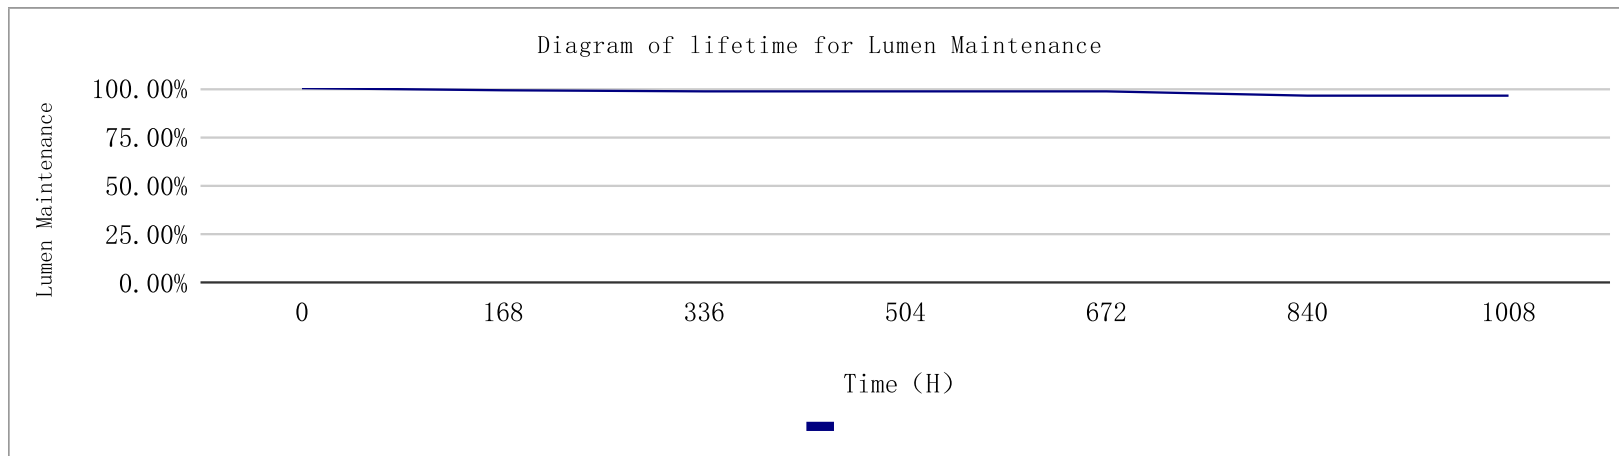

EA02062-W2AF	
Material	Housing:Made of SUS316
Housing Colour	polished S.S
LED Colour	Daylight White
LED	2pcs
LED Beam Angle	120°
Colour Temperature	<input type="checkbox"/> Warm White: K <input checked="" type="checkbox"/> Daylight White: 5500-6300 K
Features	Flush mount
Working Voltage	DC12V
Wattage	0.4 W
Effective Lumen	21Lumen
water-proofing and dust-proofing	IP: 68
life TEST FOR LED LAMP(1000 hours)	Lumen Maintenance Percentage>95%
Operation Temperature	-20° ~ +45°C
Certificate	<div style="display: flex; justify-content: space-around; align-items: center;"> <div style="border: 1px solid black; padding: 2px;">U L</div> <div style="border: 1px solid black; padding: 2px;">C E</div> <div style="border: 1px solid black; padding: 2px;">RoHS</div> <div style="border: 1px solid black; padding: 2px;">TUV</div> </div> <div style="display: flex; justify-content: center; margin-top: 5px;"> <div style="width: 15px; height: 15px; background-color: blue; margin-right: 5px;"></div> <div style="width: 15px; height: 15px; background-color: black; margin-right: 5px;"></div> <div style="width: 15px; height: 15px; background-color: blue; margin-right: 5px;"></div> </div>
<p>The light is for type“Z” attachments.The external flexible cable or cord of this luminaire cannot be replaced;if the cord is damaged, the luminaire shell be destroyed</p>	

LIFETIME FOR LUMEN MAINTENANCE

Testing Module: Lasting 1000 hrs, Temperature Range 36-40°C, Humidity: 60%RH, Input Voltage: DC12V