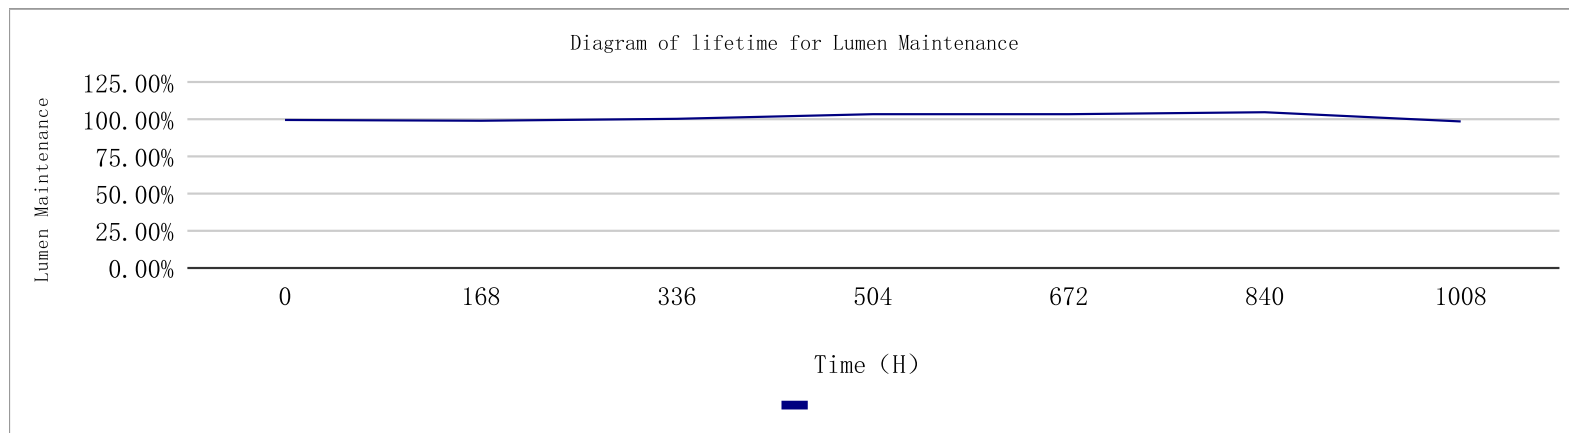

00158-SSWH/00158-SSWHR/00158-SSWH1/00158-SSWHO

Material	Housing:Made of SUS304
Housing Colour	polished S.S
LED Colour	<input checked="" type="checkbox"/> Daylight White <input type="checkbox"/> Warm White <input type="checkbox"/> Red <input type="checkbox"/> Yellow <input type="checkbox"/> Blue <input type="checkbox"/> RGB
LED	3pcs
LED Beam Angle	120°
Colour Temperature	<input type="checkbox"/> Warm White: K <input checked="" type="checkbox"/> Daylight White: 5500-6300 K
Working Voltage	DC12-24V
Wattage	0.5 W
Effective Lumen	45Lumen
water-proofing and dust-proofing	IP: 66
life TEST FOR LED LAMP(1000 hours)	Lumen Maintenance Percentage>98%
Operation Temperature	-20° ~ +45℃
Certificate	     

The light is for type "Z" attachments. The external flexible cable or cord of this luminaire cannot be replaced; if the cord is damaged, the luminaire shell be destroyed

LIFETIME FOR LUMEN MAINTENANCE

Testing Module: Lasting 1000 hrs, Temperature Range 36-40°C, Humidity: 60%RH, Input Voltage: DC12V