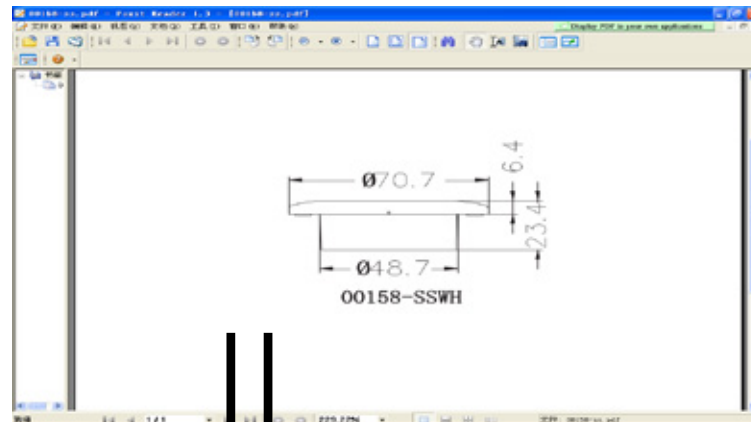

00158-SSWH/00158-SSWHR/00158-SSWH1/00158-SSWHO

Material	Housing:Made of SUS304
Housing Colour	polished S.S
LED Colour	<input checked="" type="checkbox"/> Daylight White <input type="checkbox"/> Warm White <input type="checkbox"/> Red <input type="checkbox"/> Yellow <input type="checkbox"/> Blue <input type="checkbox"/> RGB
LED	3pcs
LED Beam Angle	120°
Colour Temperature	<input type="checkbox"/> Warm White: K <input checked="" type="checkbox"/> Daylight White: 5500-6300 K
Working Voltage	DC12-24V
Wattage	0.5 W
Effective Lumen	45Lumen
water-proofing and dust-proofing	IP: 66
life TEST FOR LED LAMP(1000 hours)	Lumen Maintenance Percentage>98%
Operation Temperature	-20° ~ +45℃
Certificate	     

The light is for type "Z" attachments. The external flexible cable or cord of this luminaire cannot be replaced; if the cord is damaged, the luminaire shell be destroyed

LIFETIME FOR LUMEN MAINTENANCE

Testing Module: Lasting 1000 hrs, Temperature Range 36-40°C, Humidity: 60%RH, Input Voltage: DC12V